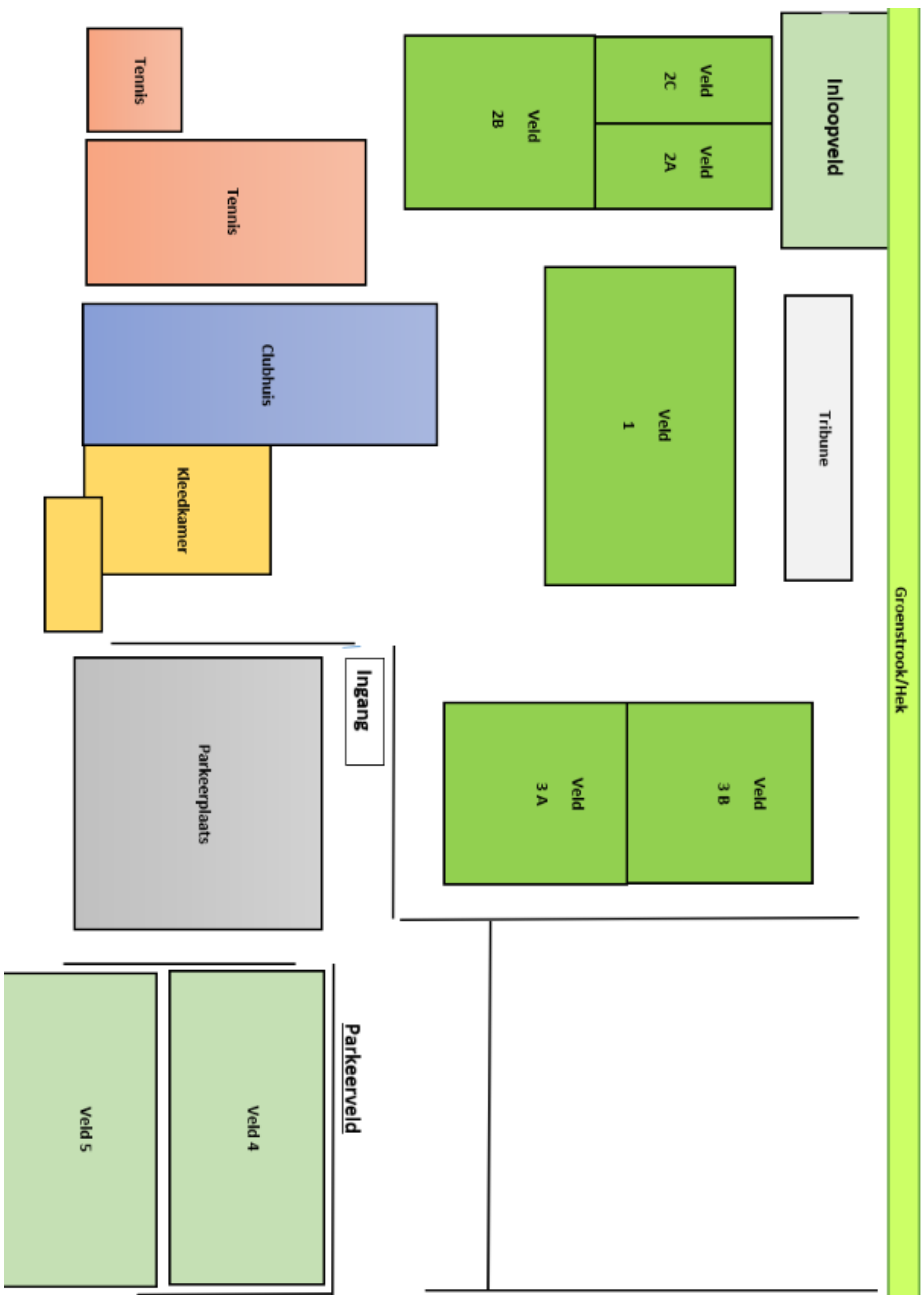

# Veldindeling Goois Girls Event ochtend