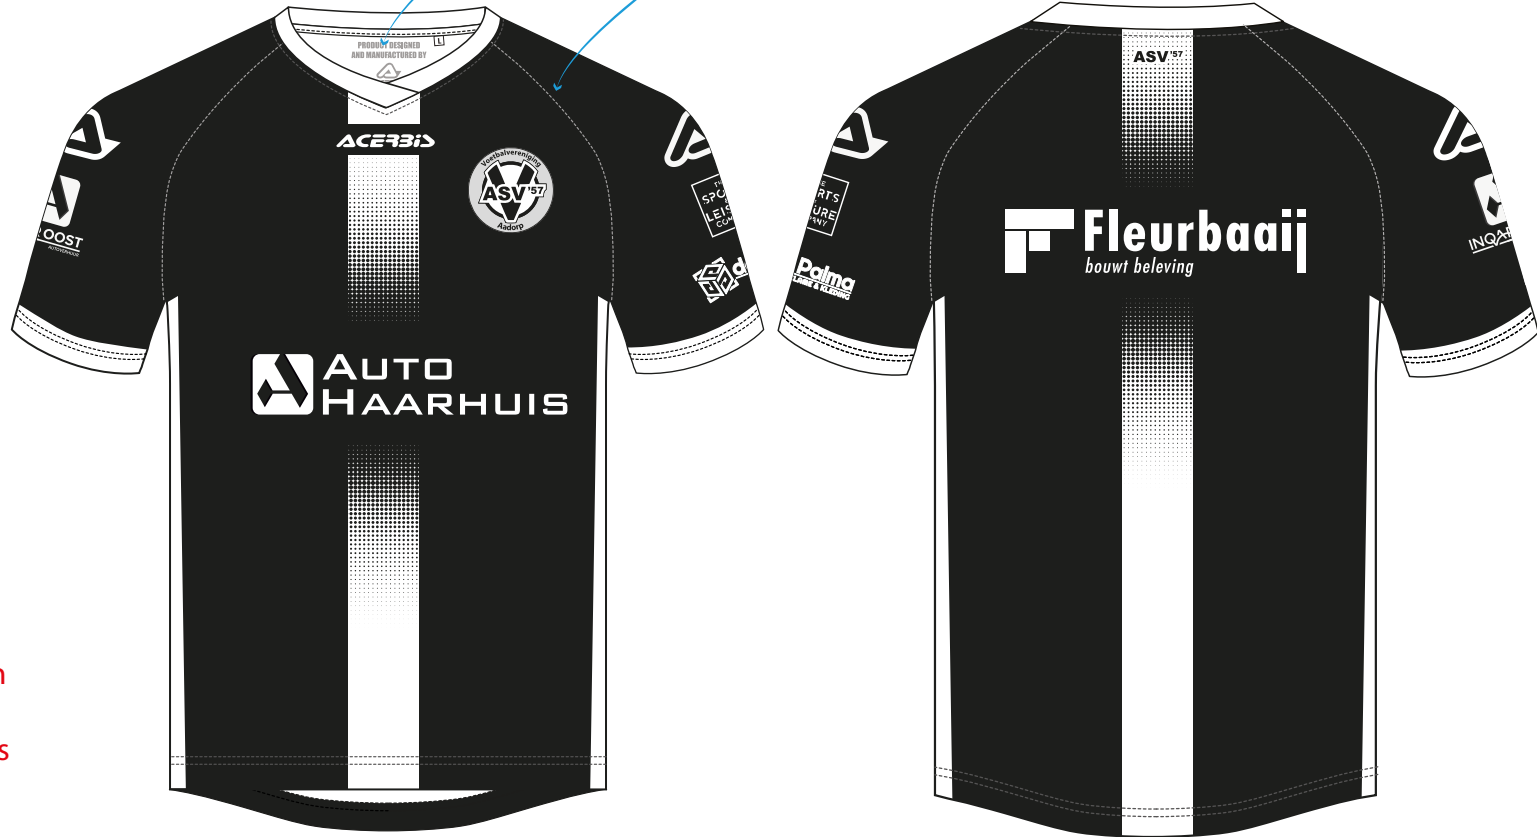

PRODUCT DESIGNED  
AND MANUFACTURED BY

WHITE SEAM

- acerbis logo standard color: black/white. .
  - acerbis logo standard position for V- neck is center front
- For any change, authorization is needed

**MAIN COLORS**

PRODUCT DESIGNED  
AND MANUFACTURED BY

0911645 -042 BLACK

- acerbis logo standard color: black/white. .
  - acerbis logo standard position for V- neck is center front
- For any change, authorization is needed

WHITE SEAM

- acerbis logo standard color: black/white. .
  - acerbis logo standard position for V- neck is center front
- For any change, authorization is needed

**MAIN COLORS**

-  33 White from custom acerbis color chart
-  1 Black from custom acerbis color chart